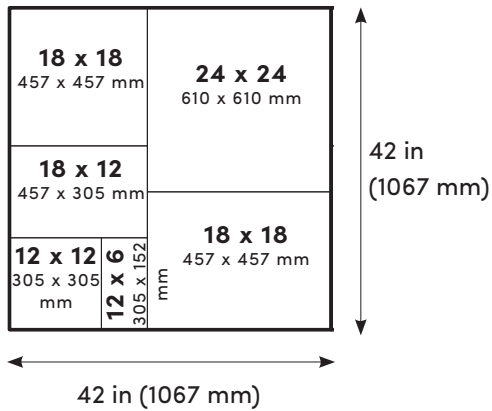

ROSETTA®

DIMENSIONAL
FLAGSTONE

FEATURES

- Textured slate-like surface delivers natural character and reliable footing.
- Six different slab sizes and 24 unique textures ensure straight-from-the-quarry appearance.
- Each pallet includes all slab sizes to make installation simple and efficient.
- Consistent ~2 in (~51 mm) slab thickness to eliminate the cutting and fitting required by natural stone.

LAYER OF PALLET

PATIO LAYOUT

WALKWAY LAYOUT

DIMENSIONAL FLAGSTONE PALLET:

- 98 sf (9.1 sm) / pallet
- 2350# / pallet
- 8 layers / pallet
- One layer = 1 pattern